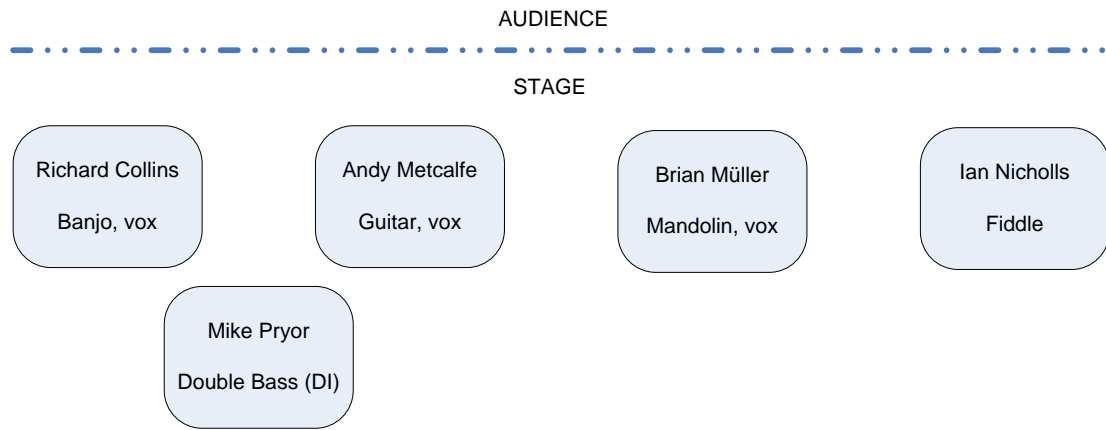

BUFFALO SMOKE
stage plan and requirements 2007

PA Requirements

Microphones : 3 vocals and 4 instruments, all on boom stands

DI box for the bass

PA mixer : 8 inputs for above

Foldback for the band where possible